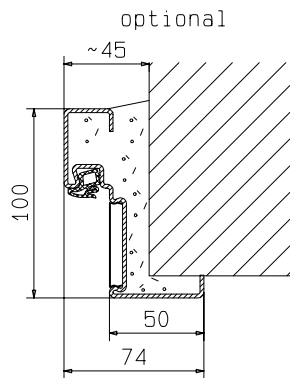

frame "ZG 68/76"  
optional

frame "ZNG 58/76",  
optional

frame "Z 68"  
optional

flexible wall

detail of glazing  
see vertical cross-section

**FRANZEN**  
Feuerschutztüren

Gerhard-Welter-Straße 7; 41812 Erkelenz

**single leaf steel fire door**  
**EI260/E60/EW60-(Sa/S200)**  
**"System Schröders EIS-1"**  
horizontal cross-section

fitting details respectively frames, look at horizontal cross-section

**FRANZEN**  
Feuerschutztüren

Gerhard-Welter-Straße 7; 41812 Erkelenz

**single leaf steel fire door**  
**EI260/E60/EW60-(Sa/S200)**  
**"System Schröders EIS-1"**  
vertical cross-section