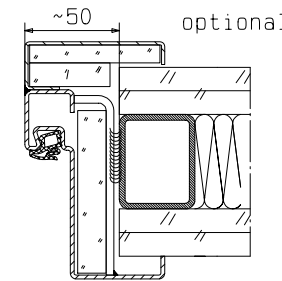

frame "ZG 68/76"  
optional

frame "ZNG 58/76",  
optional

frame "Z 68"  
optional

flexible wall

detail of glazing  
see vertical cross-section

**FRANZEN**  
Feuerschutztüren

Gerhard-Welter-Straße 7; 41812 Erkelenz

**single leaf steel fire door**  
**EI260/E60/EW60-(Sa/S200)**  
**"System Schröders EIS-1"**  
horizontal cross-section

fitting details respectively frames, look at horizontal cross-section

**FRANZEN**  
Feuerschutztüren

Gerhard-Welter-Straße 7; 41812 Erkelenz

**single leaf steel fire door**  
**EI260/E60/EW60-(Sa/S200)**  
**"System Schröders EIS-1"**  
vertical cross-section