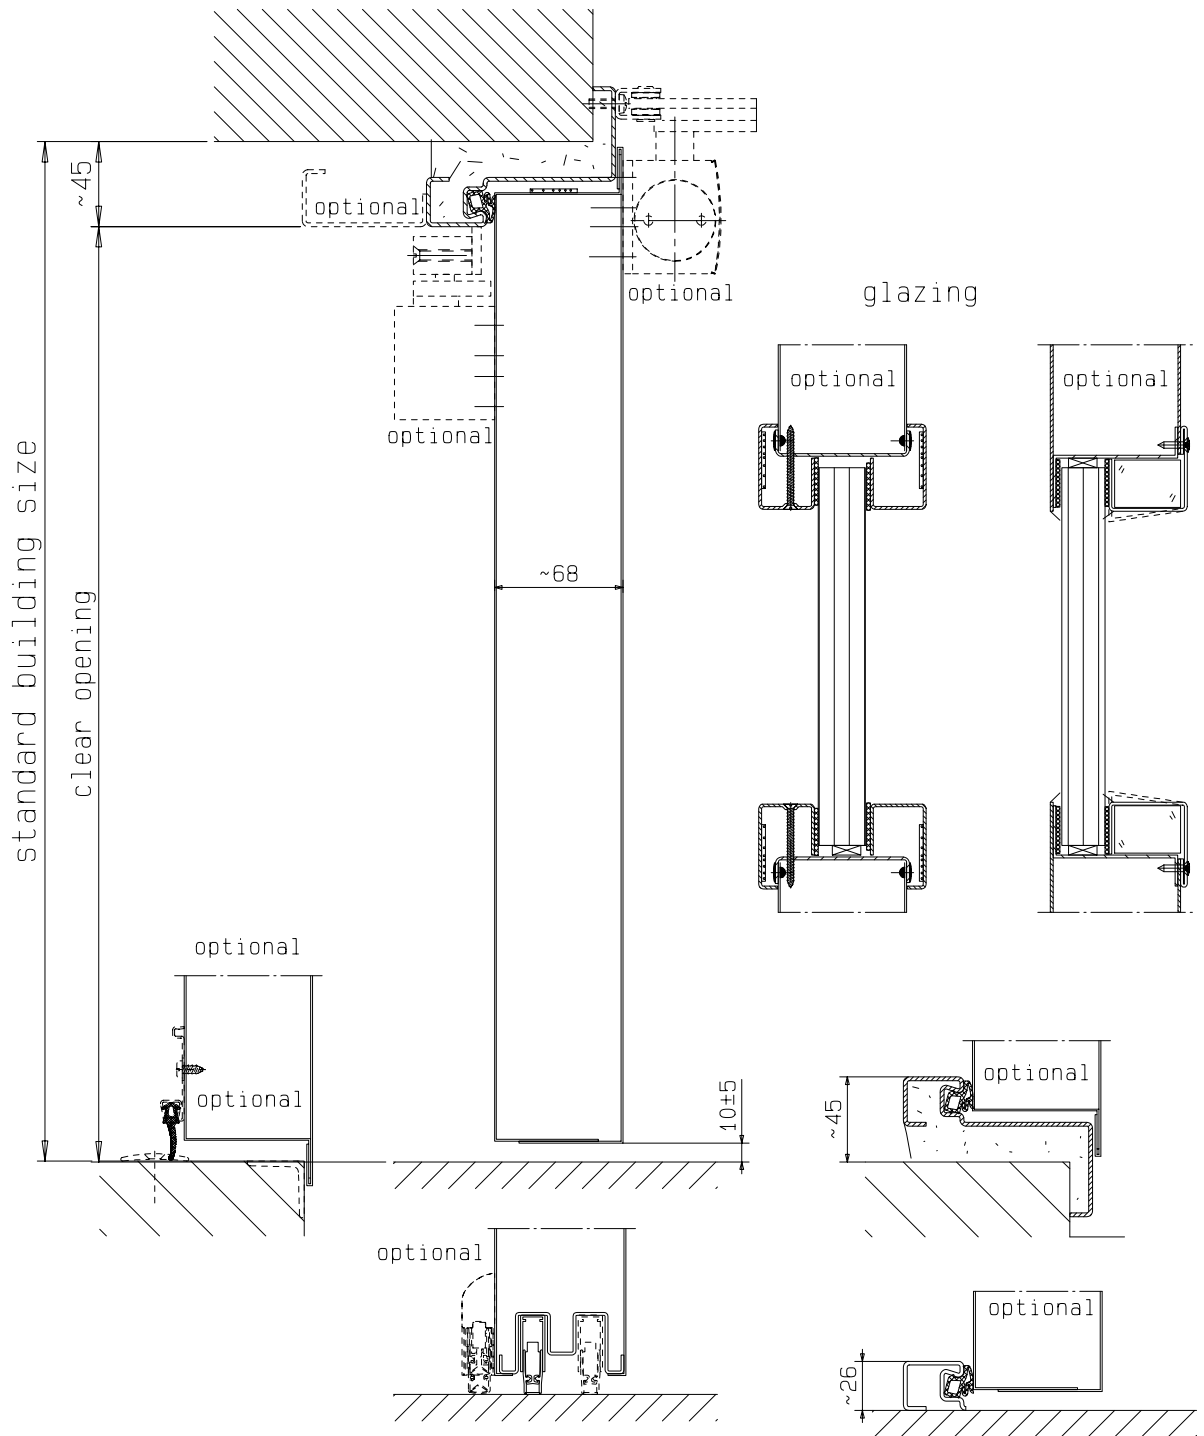

frame "ZG 68/76"  
optional

frame "ZNG 58/76",  
optional

frame "Z 68"  
optional

flexible wall

detail of glazing  
see vertical cross-section

**FRANZEN**  
Feuerschutztüren

Gerhard-Welter-Straße 7; 41812 Erkelenz

**single leaf steel fire door**  
**EI260/E60/EW60-(Sa/S200)**  
**"System Schröders EIS-1"**  
horizontal cross-section

fitting details respectively frames, look at horizontal cross-section

**FRANZEN**  
Feuerschutztüren

Gerhard-Welter-Straße 7; 41812 Erkelenz

**single leaf steel fire door**  
**EI260/E60/EW60-(Sa/S200)**  
**"System Schröders EIS-1"**  
vertical cross-section