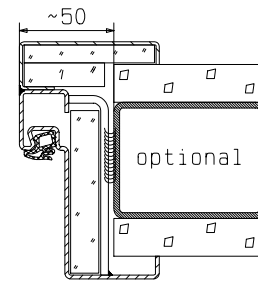

frame "ZG 68/76"  
optional

frame "ZNG 58/76",  
optional

frame "Z 68"  
optional

flexible wall

detail of glazing  
see vertical cross-section

**FRANZEN**  
Feuerschutztüren

Gerhard-Welter-Straße 7; 41812 Erkelenz

**single leaf steel fire door**  
**EI260/E60/EW60-(Sa/S200)**  
**"System Schröders EIS-1"**  
horizontal cross-section

fitting details respectively frames, look at horizontal cross-section

**FRANZEN**  
Feuerschutztüren

Gerhard-Welter-Straße 7; 41812 Erkelenz

**single leaf steel fire door**  
**EI260/E60/EW60-(Sa/S200)**  
**"System Schröders EIS-1"**  
vertical cross-section