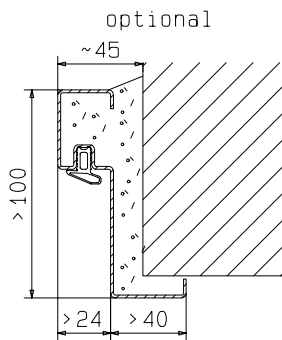

frame "ZG 68/76"  
optional

frame "ZNG 58/76",  
optional

frame "Z 68"  
optional

flexible wall

detail of glazing  
see vertical cross-section

**FRANZEN**  
Feuerschutztüren

Gerhard-Welter-Straße 7; 41812 Erkelenz

**single leaf steel fire door**  
**EI260/E60/EW60-(Sa/S200)**  
**"System Schröders EIS-1"**  
horizontal cross-section

fitting details respectively frames, look at horizontal cross-section

**FRANZEN**  
Feuerschutztüren