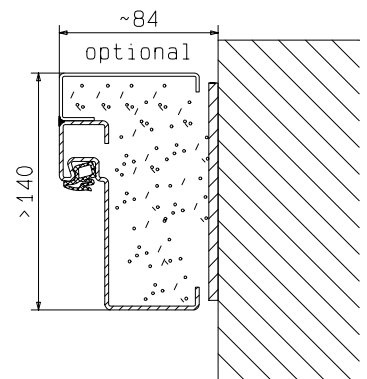

frame "ZG 68/76"  
optional

frame "ZNG 58/76",  
optional

frame "Z 68"  
optional

flexible wall

detail of glazing  
see vertical cross-section

**FRANZEN**  
Feuerschutztüren

Gerhard-Welter-Straße 7; 41812 Erkelenz

**single leaf steel fire door**  
**EI260/E60/EW60-(Sa/S200)**  
**"System Schröders EIS-1"**  
horizontal cross-section

fitting details respectively frames, look at horizontal cross-section

**FRANZEN**  
Feuerschutztüren

Gerhard-Welter-Straße 7; 41812 Erkelenz

**single leaf steel fire door**  
**EI260/E60/EW60-(Sa/S200)**  
**"System Schröders EIS-1"**  
vertical cross-section