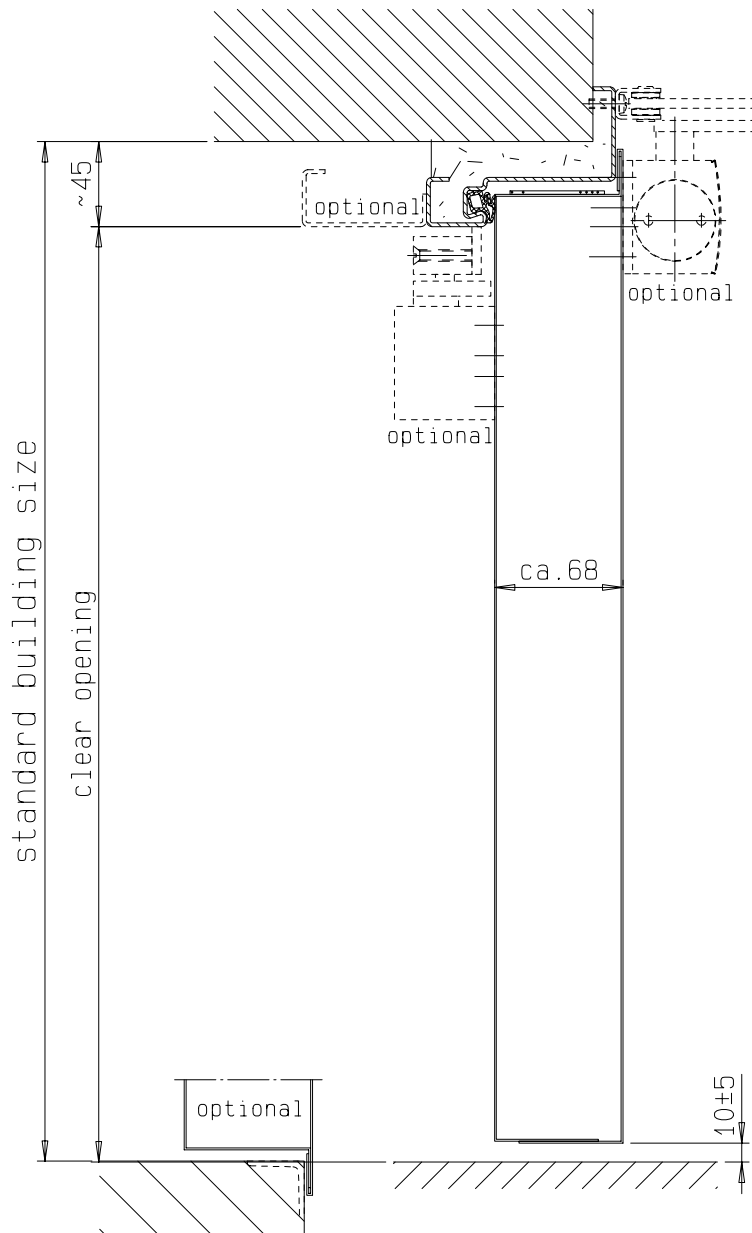

frame "ZG 68/76"
optional

frame "ZNG 58/76",
optional

flexible wall

FRANZEN
Feuerschutztüren

Gerhard-Welter-Straße 7; 41812 Erkelenz

single leaf steel fire door
EI₂120/E120/EW60
"System Schröders EIS-11"
horizontal cross-section

fitting details respectively frames, look at horizontal cross-section

FRANZEN
Feuerschutztüren

Gerhard-Welter-Straße 7; 41812 Erkelenz

single leaf steel fire door
EI₂120/E120/EW60
"System Schröders EIS-11"
vertical cross-section