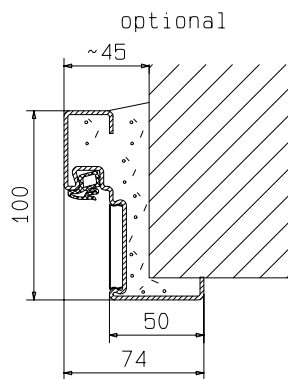

frame "ZG 68/76"
optional

frame "ZNG 58/76",
optional

flexible wall

FRANZEN
Feuerschutztüren

Gerhard-Welter-Straße 7; 41812 Erkelenz

single leaf steel fire door
EI₂120/E120/EW60
"System Schröders EIS-11"
horizontal cross-section

fitting details respectively frames, look at horizontal cross-section

FRANZEN
Feuerschutztüren

Gerhard-Welter-Straße 7; 41812 Erkelenz

single leaf steel fire door
EI₂120/E120/EW60
"System Schröders EIS-11"
vertical cross-section