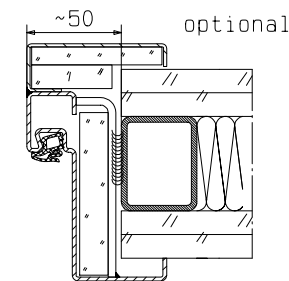

frame "ZG 68/76"
optional

frame "ZNG 58/76",
optional

flexible wall

FRANZEN
Feuerschutztüren

Gerhard-Welter-Straße 7; 41812 Erkelenz

single leaf steel fire door
EI₂120/E120/EW60
"System Schröders EIS-11"
horizontal cross-section

fitting details respectively frames, look at horizontal cross-section

FRANZEN
Feuerschutztüren

Gerhard-Welter-Straße 7; 41812 Erkelenz

single leaf steel fire door
EI₂120/E120/EW60
"System Schröders EIS-11"
vertical cross-section