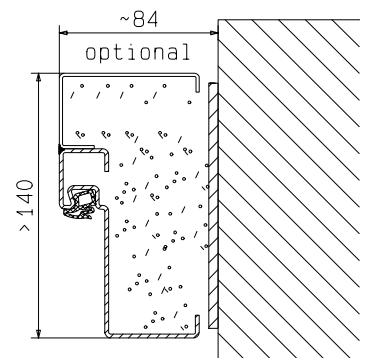

frame "ZG 68/76"
optional

frame "ZNG 58/76",
optional

flexible wall

FRANZEN
Feuerschutztüren

Gerhard-Welter-Straße 7; 41812 Erkelenz

single leaf steel fire door
EI₂120/E120/EW60
"System Schröders EIS-11"
horizontal cross-section

fitting details respectively frames, look at horizontal cross-section

FRANZEN
Feuerschutztüren

Gerhard-Welter-Straße 7; 41812 Erkelenz

single leaf steel fire door
EI₂120/E120/EW60
"System Schröders EIS-11"
vertical cross-section