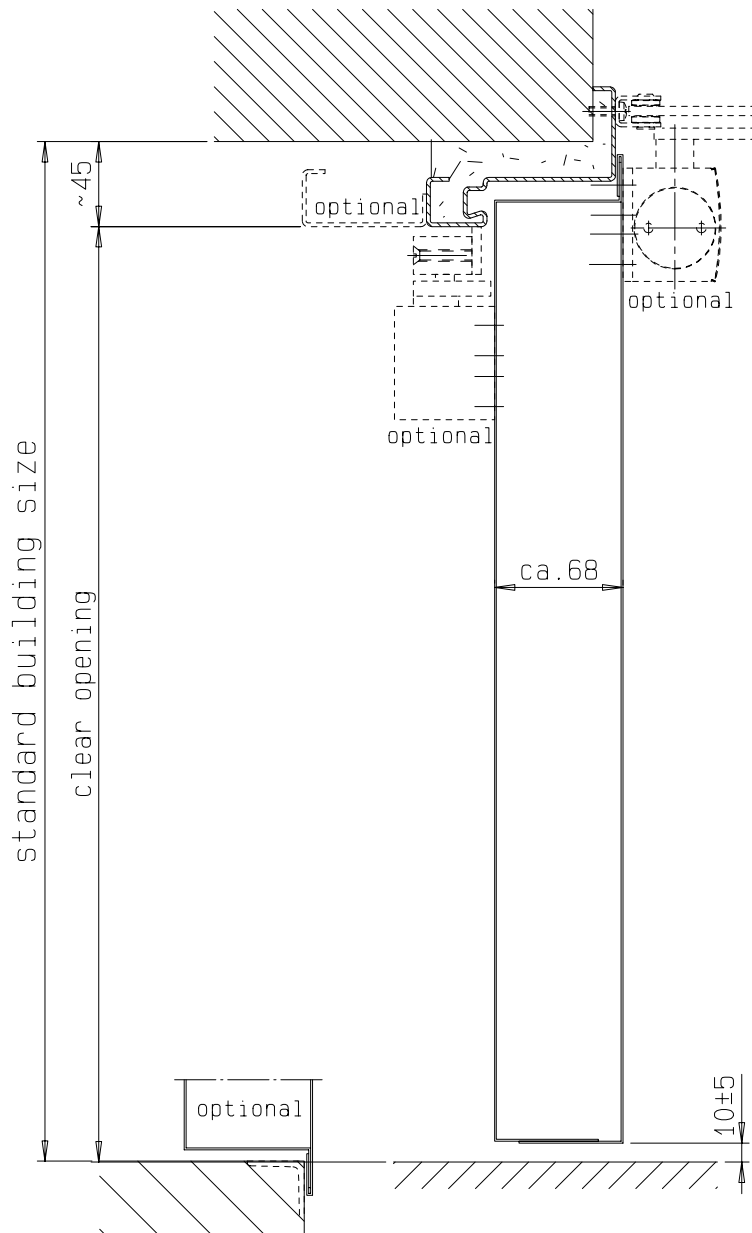

**FRANZEN**  
Feuerschutztüren

Gerhard-Welter-Straße 7; 41812 Erkelenz

**single leaf steel fire door**  
**E120/EW60**  
**"System Schröders ES-1"**  
horizontal cross-section

fitting details respectively frames, look at horizontal cross-section

**FRANZEN**  
Feuerschutztüren

Gerhard-Welter-Straße 7; 41812 Erkelenz

**single leaf steel fire door**  
**E120/EW60**

**"System Schröders ES-1"**

vertical cross-section