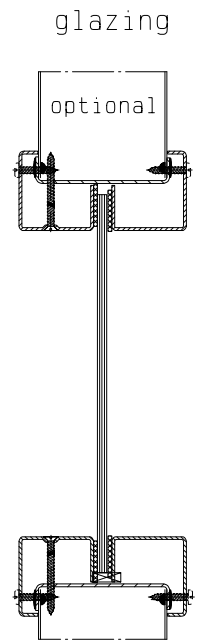

**FRANZEN**  
Feuerschutztüren

Gerhard-Welter-Straße 7; 41812 Erkelenz

**single leaf steel fire door**  
**E120/EW60**  
**"System Schröders ES-1"**  
horizontal cross-section

fitting details respectively frames, look at horizontal cross-section

**FRANZEN**  
Feuerschutztüren

Gerhard-Welter-Straße 7; 41812 Erkelenz

**single leaf steel fire door**  
**E120/EW60**

**"System Schröders ES-1"**

vertical cross-section