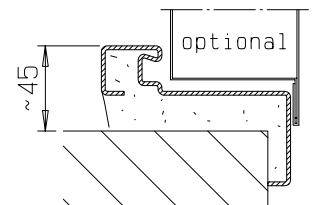

**FRANZEN**  
Feuerschutztüren

Gerhard-Welter-Straße 7; 41812 Erkelenz

**single leaf steel fire door**  
**E120/EW60**  
**"System Schröders ES-1"**  
horizontal cross-section

fitting details respectively frames, look at horizontal cross-section

**FRANZEN**  
Feuerschutztüren

Gerhard-Welter-Straße 7; 41812 Erkelenz

**single leaf steel fire door**  
**E120/EW60**

**"System Schröders ES-1"**

vertical cross-section