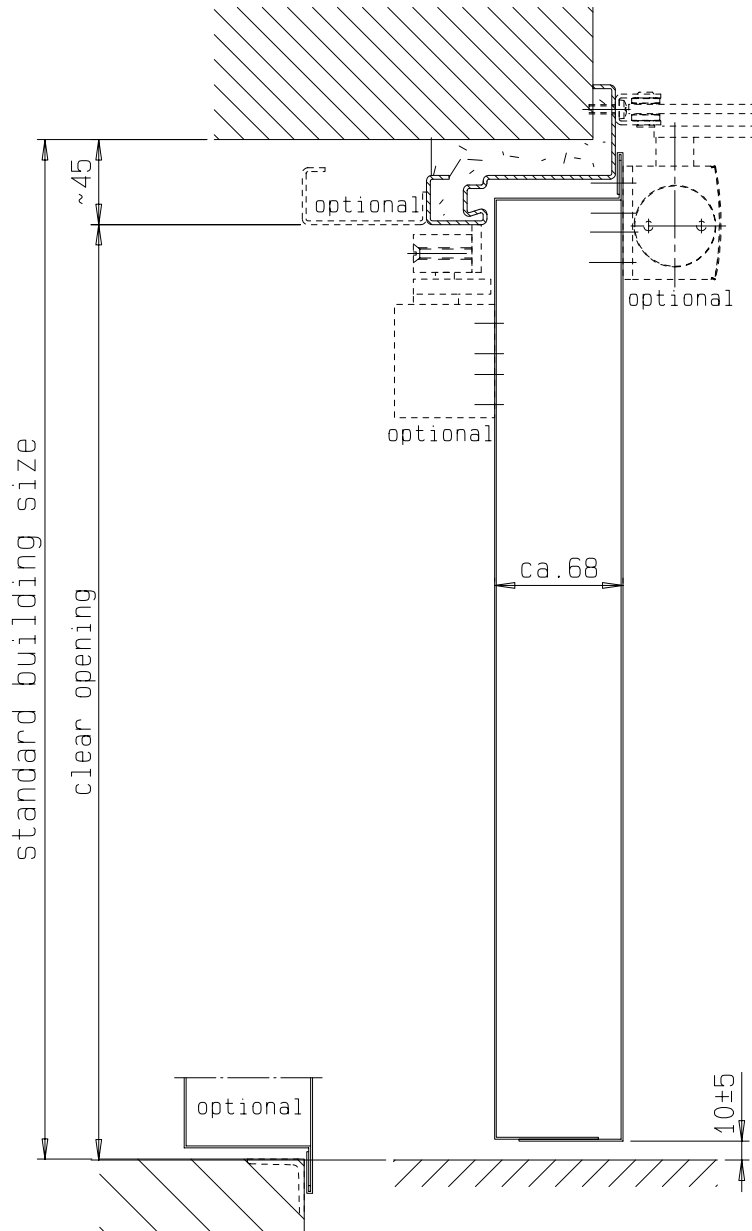

FRANZEN
Feuerschutztüren

Gerhard-Welter-Straße 7; 41812 Erkelenz

single leaf steel fire door
E180/EW60
"System Schröders ES-1"
horizontal cross-section

fitting details respectively frames, look at horizontal cross-section

FRANZEN
Feuerschutztüren

Gerhard-Welter-Straße 7; 41812 Erkelenz

single leaf steel fire door
E180/EW60
"System Schröders ES-1"
vertical cross-section