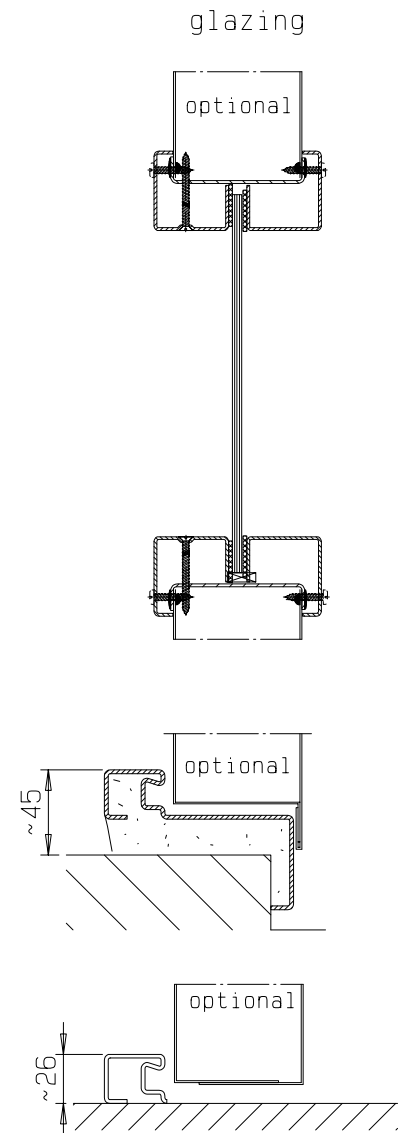

FRANZEN
Feuerschutztüren

Gerhard-Welter-Straße 7; 41812 Erkelenz

single leaf steel fire door
E180/EW60
"System Schröders ES-1"
horizontal cross-section

fitting details respectively frames, look at horizontal cross-section

FRANZEN
Feuerschutztüren

Gerhard-Welter-Straße 7; 41812 Erkelenz

single leaf steel fire door
E180/EW60
"System Schröders ES-1"
vertical cross-section