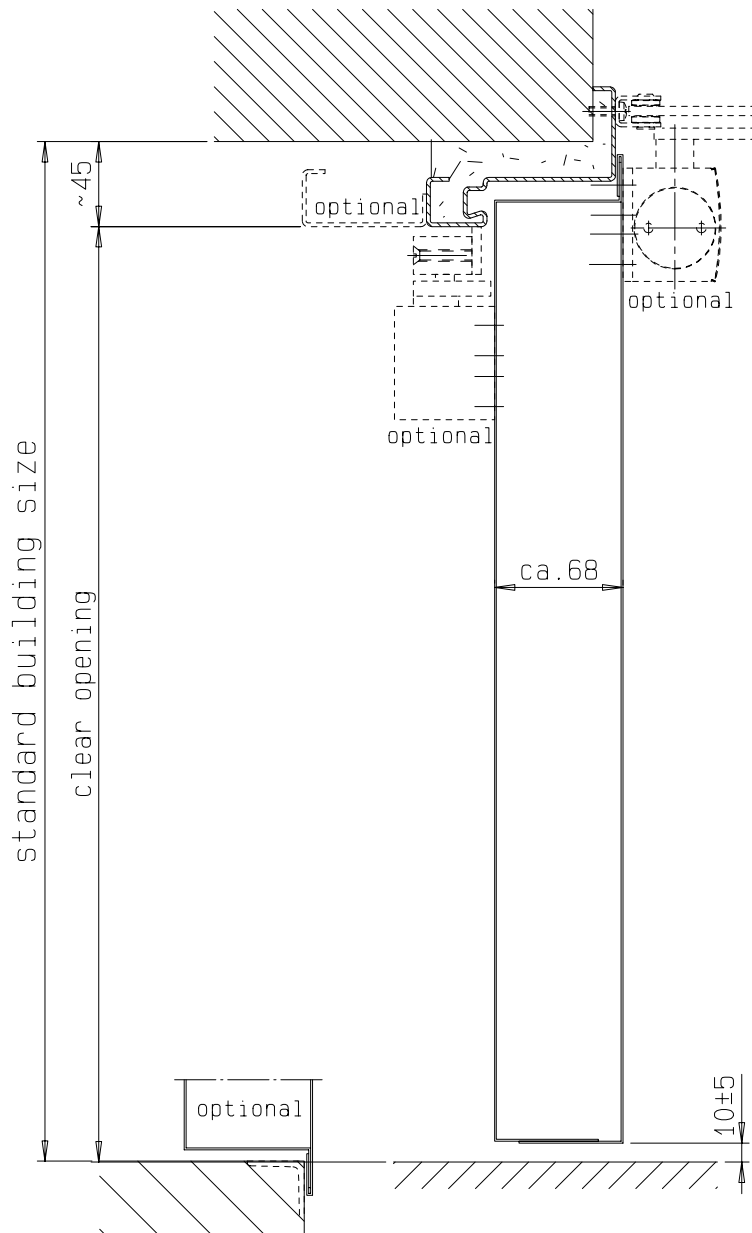

**FRANZEN**  
Feuerschutztüren

Gerhard-Welter-Straße 7; 41812 Erkelenz

**single leaf steel fire door**  
**E240/EW60**  
**"System Schröders ES-1"**  
horizontal cross-section

fitting details respectively frames, look at horizontal cross-section

**FRANZEN**  
Feuerschutztüren

Gerhard-Welter-Straße 7; 41812 Erkelenz

**single leaf steel fire door**  
**E240/EW60**

**"System Schröders ES-1"**

vertical cross-section