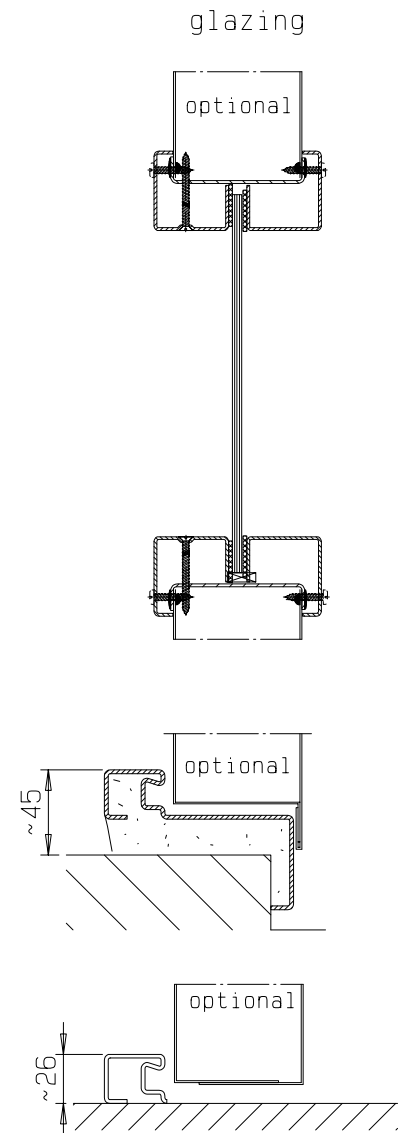

**FRANZEN**  
Feuerschutztüren

Gerhard-Welter-Straße 7; 41812 Erkelenz

**single leaf steel fire door**  
**E240/EW60**  
**"System Schröders ES-1"**  
horizontal cross-section

fitting details respectively frames, look at horizontal cross-section

**FRANZEN**  
Feuerschutztüren

Gerhard-Welter-Straße 7; 41812 Erkelenz

**single leaf steel fire door**  
**E240/EW60**

**"System Schröders ES-1"**

vertical cross-section