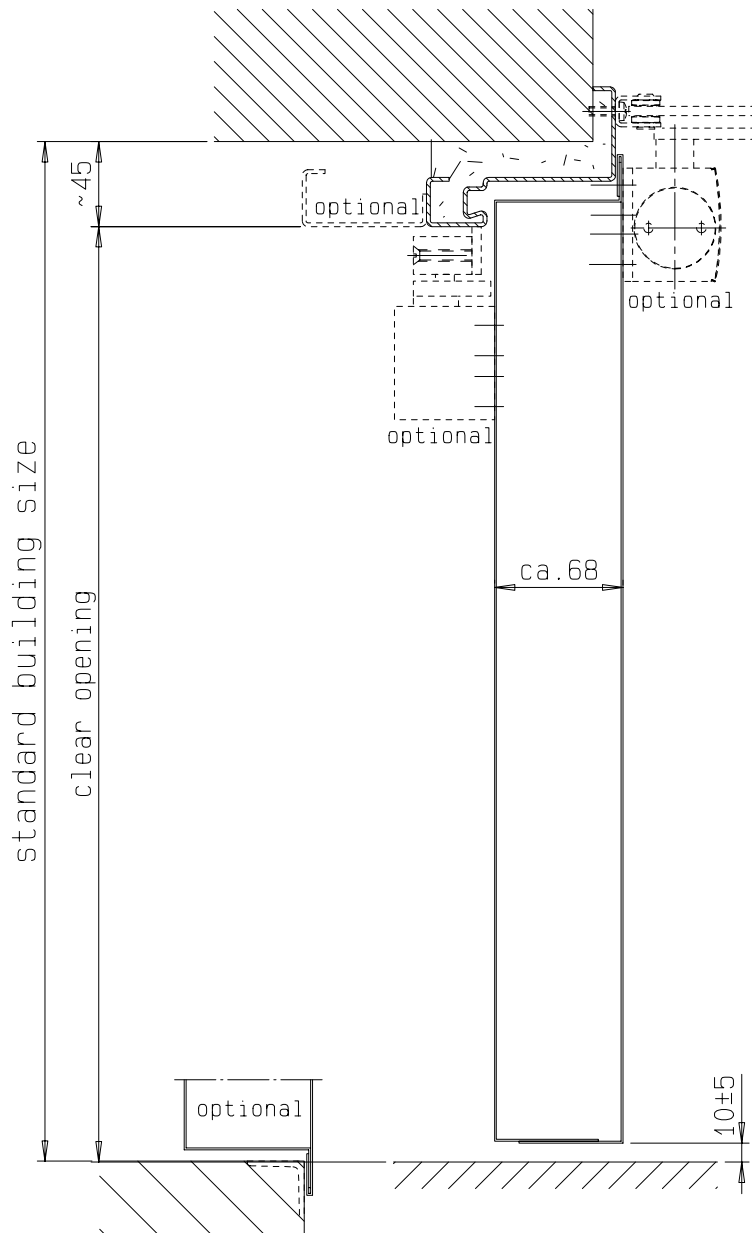

**FRANZEN**  
Feuerschutztüren

Gerhard-Welter-Straße 7; 41812 Erkelenz

**single leaf steel fire door**  
**E60/EW60**  
**"System Schröders ES-1"**  
horizontal cross-section

fitting details respectively frames, look at horizontal cross-section

**FRANZEN**  
Feuerschutztüren

Gerhard-Welter-Straße 7; 41812 Erkelenz

**single leaf steel fire door**  
**E60/EW60**

**"System Schröders ES-1"**

vertical cross-section