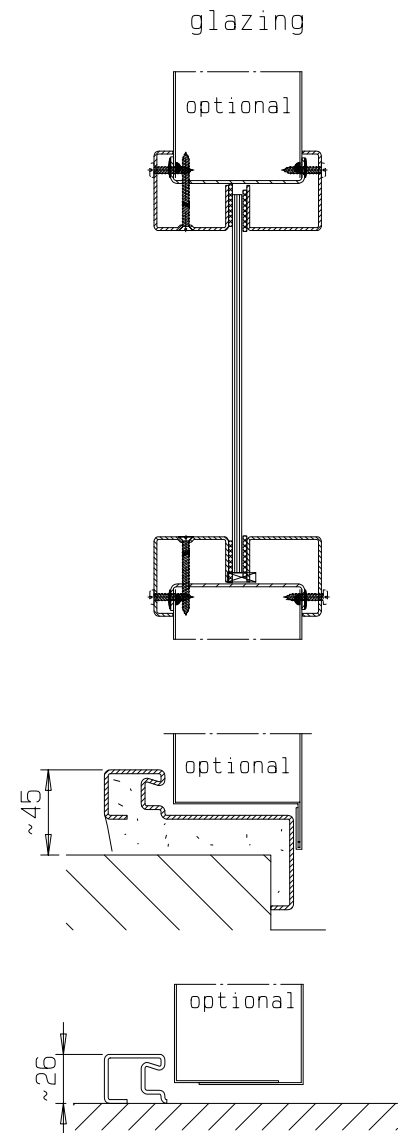

**FRANZEN**  
Feuerschutztüren

Gerhard-Welter-Straße 7; 41812 Erkelenz

**single leaf steel fire door**  
**E60/EW60**  
**"System Schröders ES-1"**  
horizontal cross-section

fitting details respectively frames, look at horizontal cross-section

**FRANZEN**  
Feuerschutztüren

Gerhard-Welter-Straße 7; 41812 Erkelenz

**single leaf steel fire door**  
**E60/EW60**

**"System Schröders ES-1"**

vertical cross-section