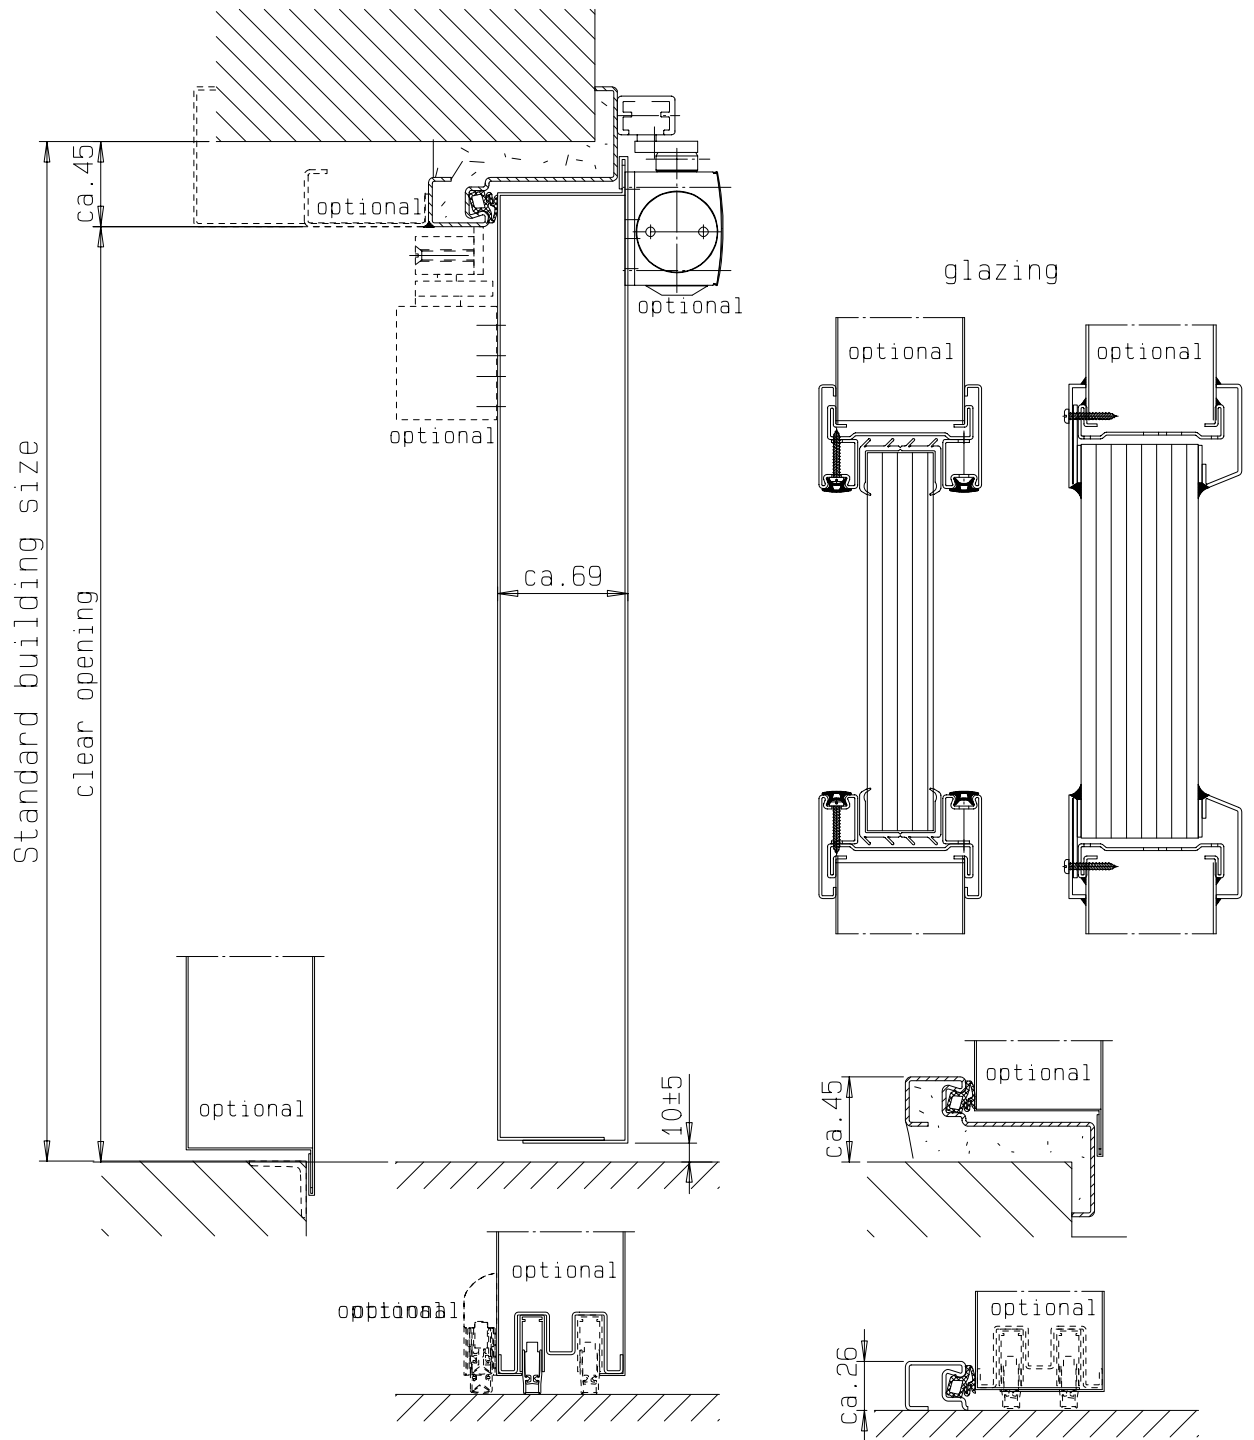

**FRANZEN**  
Feuerschutztüren

Gerhard-Welter-Straße 7; 41812 Erkelenz

**double leaf steel door  
for burglar resistance  
"System Schröders ESN-2"**  
horizontal cross-section

**FRANZEN**  
Feuerschutztüren

Gerhard-Welter-Straße 7; 41812 Erkelenz

**double leaf steel door  
for burglar resistance  
"System Schröders ESN-2"**  
vertical cross-section