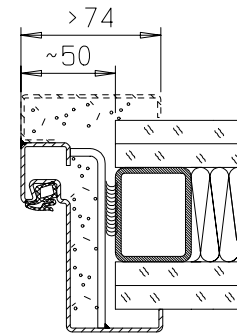

frame "ZNG 68/76", optional

frame "ZNG 58/76", optional

frame "ZG 68/76"

FRANZEN
Feuerschutztüren

Gerhard-Welter-Straße 7; 41812 Erkelenz

double leaf steel internal door
"System Schröders ISN-2"

horizontal cross-section