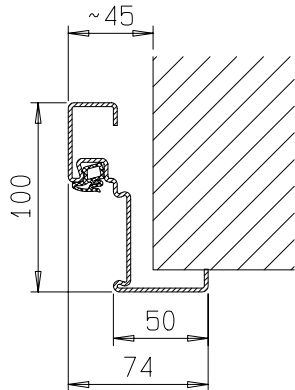

frame "ZNG 68/76", optional

frame "ZNG 58/76", optional

frame "ZG 68/76"

FRANZEN
Feuerschutztüren

Gerhard-Welter-Straße 7; 41812 Erkelenz

double leaf steel internal door
"System Schröders ISN-2"

horizontal cross-section