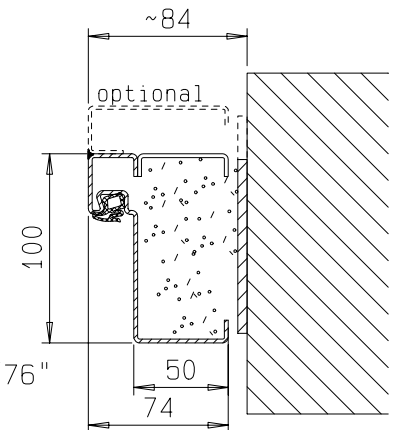

frame "ZNG 68/76", optional

frame "ZNG 58/76", optional

frame "ZG 68/76"

FRANZEN
Feuerschutztüren

Gerhard-Welter-Straße 7; 41812 Erkelenz

double leaf steel internal door
"System Schröders ISN-2"

horizontal cross-section