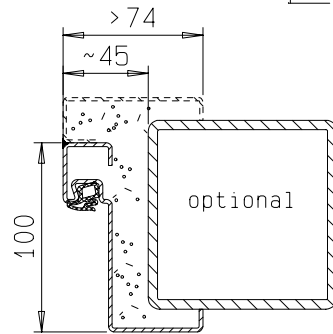

frame "ZNG 68/76", optional

frame "ZNG 58/76", optional

frame "ZG 68/76"

FRANZEN
Feuerschutztüren

Gerhard-Welter-Straße 7; 41812 Erkelenz

double leaf steel internal door
"System Schröders ISN-2"

horizontal cross-section