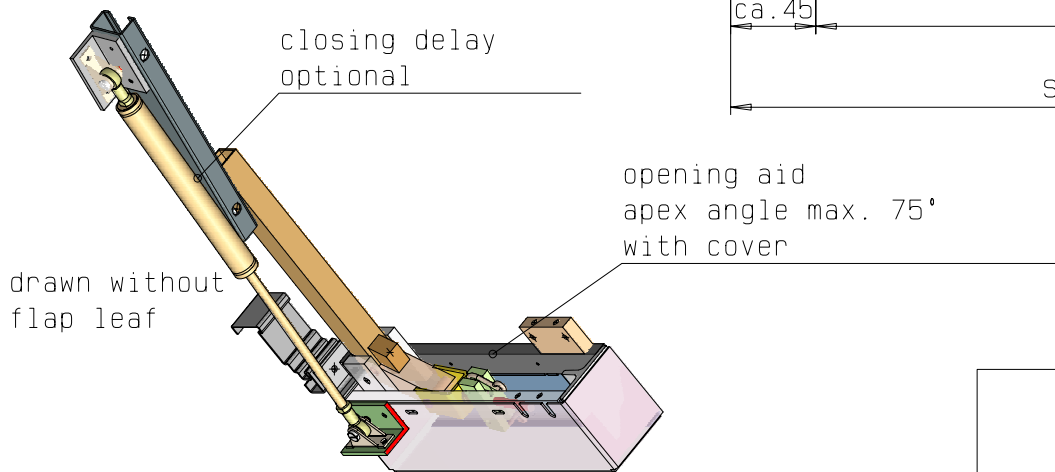

FRANZEN
 Feuerschutztüren

Gerhard-Welter-Straße 7; 41812 Erkelenz

single steel floor flap T90 (RS)
"System Schröders THF"

horizontal cross-section

FRANZEN
Feuerschutztüren

Gerhard-Welter-Straße 7; 41812 Erkelenz

single steel floor flap T90 (RS)
"System Schröders THF"

vertical cross-section