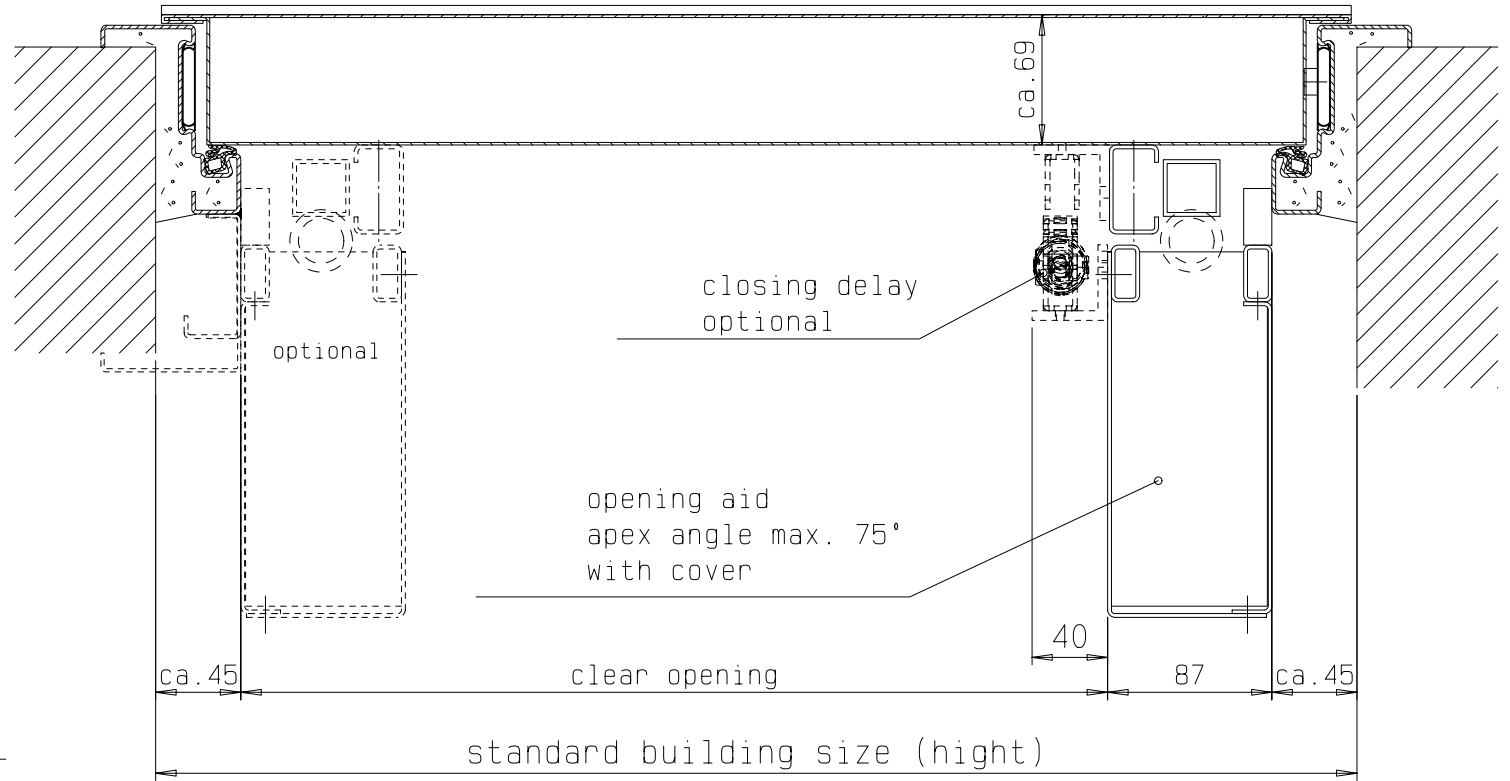

FRANZEN
 Feuerschutztüren

Gerhard-Welter-Straße 7; 41812 Erkelenz

single steel floor flap T90 (RS)
"System Schröders THF"

horizontal cross-section

FRANZEN
Feuerschutztüren

Gerhard-Welter-Straße 7; 41812 Erkelenz

single steel floor flap T90 (RS)
"System Schröders THF"

vertical cross-section