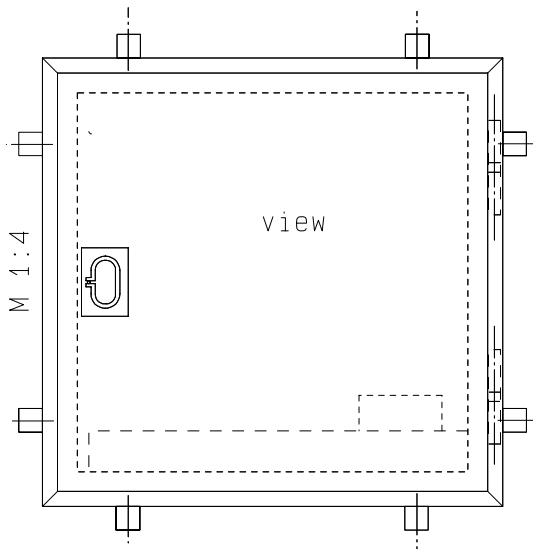

FRANZEN
 Feuerschutztüren

Gerhard-Welter-Straße 7; 41812 Erkelenz

single steel floor flap T90 (RS)
"System Schröders THF"

horizontal cross-section

FRANZEN
Feuerschutztüren

Gerhard-Welter-Straße 7; 41812 Erkelenz

single steel floor flap T90 (RS)
"System Schröders THF"

vertical cross-section