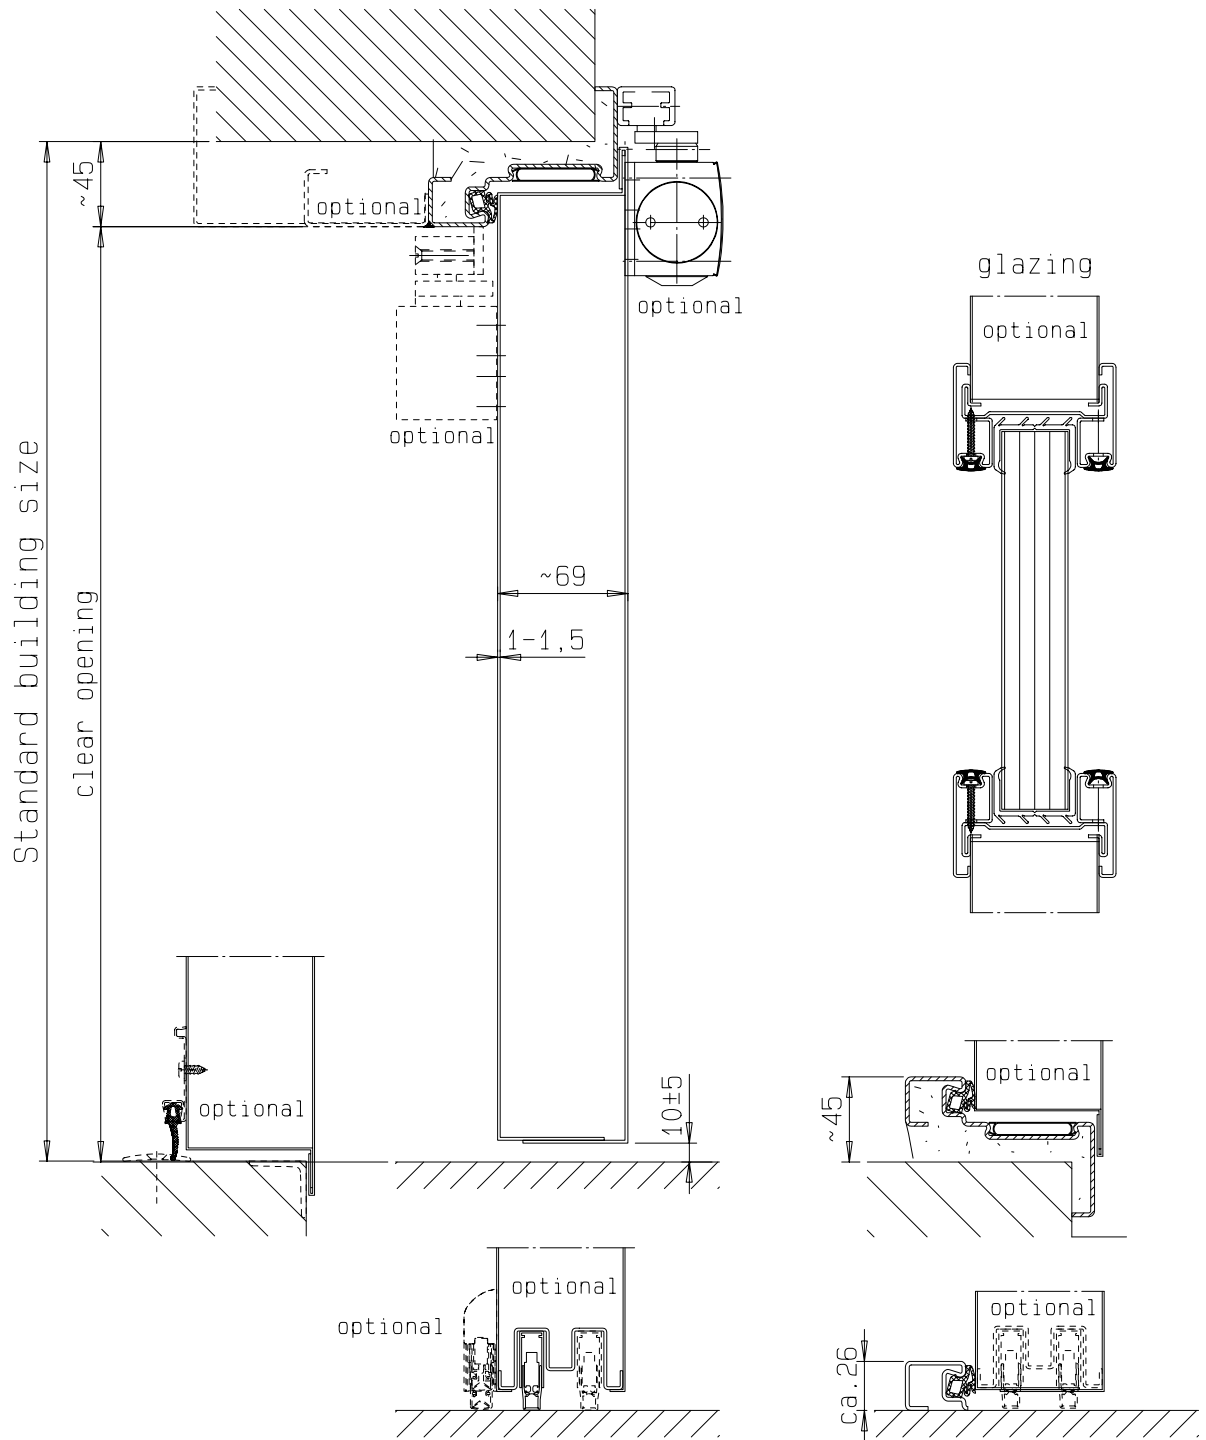

FRANZEN
Feuerschutztüren

Gerhard-Welter-Straße 7; 41812 Erkelenz

single leaf steel fire door
EI₂₉₀/E90/EW60-C5-S_a(S₂₀₀)
"System Schröders TSN-11"
horizontal cross-section

details of fitting or frame
see at horizontal cross-section

FRANZEN
Feuerschutztüren

Gerhard-Welter-Straße 7; 41812 Erkelenz

single leaf steel fire door
EI290/E90/EW60-C5-S2(S200)
"System Schröders TSN-11"
vertical cross-section